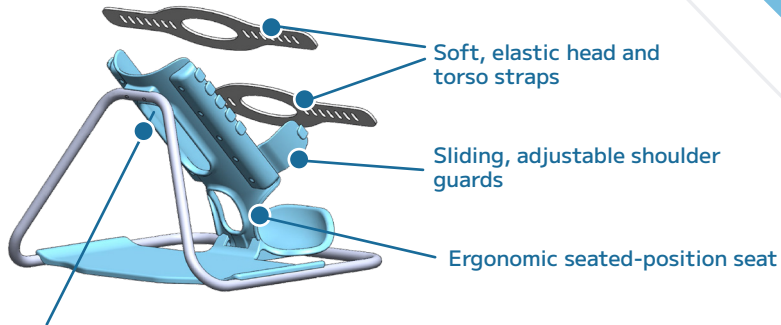

## THE SMöLTAP SOLUTION

By centering the tap procedure around the cradle positioning device, the process becomes more consistent and replicable. Further, the energy and focus of the team shift from physically positioning the infant to tap accuracy and infant comfort.

SMöLTAP's mission is to increase the likelihood of a successful first-time lumbar puncture while reducing stress and staffing needs.

“ Babies cried more when we took them out than when we put them in.”

## THE SMÖLTAP CRADLE

- Fits infants height: 45cm to 57 cm
- May reduce the likelihood of unsuccessful taps
- 2-year useful life
- Single-use, disposable straps

Face opening: breathing and sucrose solution